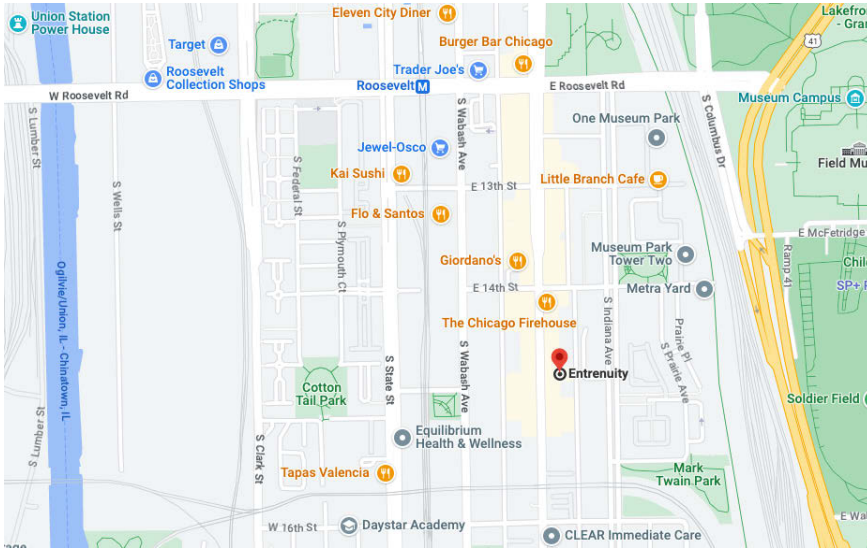

Hotels/Transportation

Entrenuity: 1449 S Michigan Ave, Chicago, IL 60605

Public Transit: Rate \$2.25 per trip
<https://www.transitchicago.com/howto/pay-for-your-fare/>

Transit Map: chrome-extension://efaidnbmninnibpcjpcglclefindmkaj/https://www.transitchicago.com/assets/1/6/ctamap_SystemMap.pdf

The following transit lines have routes that pass near Michigan & 16th Street (South):

Bus: 1, 12, 3, 4, 62, X4

Train: BNSF, ME, UP-N

Chicago 'L': GREEN, ORANGE, and RED Lines (Roosevelt stop)

Taxi/Ride Share Service

American United Cab Association

2353 West Belmont Avenue Chicago, IL
(773) 248-7600
americanunitedtaxiaffiliation.com

Dispatch Taxi Affiliation Inc 4536

North Elston Avenue Chicago, IL
(773) 685-2900
dispatchtaxiaffiliation.com

Turnkey designer-furnished apartment suites plus resort-style amenities.
808 S Michigan Ave
Chicago, IL 60605
(312) 819-7301
michiganavenue@sentral.com

Homewood Suites - South Loop

(Free Breakfast)
(0.5 miles - about a 12 minute walk to our location)
59 E 11th St,
Chicago, IL 60605
(312) 753-3100
<https://www.hilton.com/en/hotels/chishlw-homewood-suites-chicago-downtown-south-loop/>